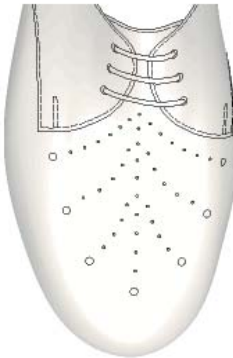

## Vamp designs

Vamp Designs

STYLE 901

Petal Punch

STYLE 902

Starburst

STYLE 903

Imitation Brogue Lake

STYLE 904

Basket Weave

STYLE 905

Pin Hole Punched Lake

STYLE 906

Imitation Brogue Winged Cap

STYLE 907

Teardrop Punch

STYLE 908

Punched Toe