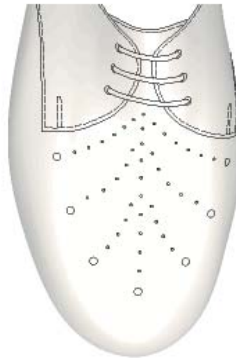

**JANE SAUNDERS
AND MANNING LTD**

Vamp Styles

Vamp designs

Vamp Designs

STYLE 901

Petal Punch

STYLE 902

Starburst

STYLE 903

Imitation Brogue Lake

STYLE 904

Basket Weave

STYLE 905

Pin Hole Punched Lake

STYLE 906

Imitation Brogue Winged Cap

STYLE 907

Teardrop Punch

STYLE 908

Punched Toe