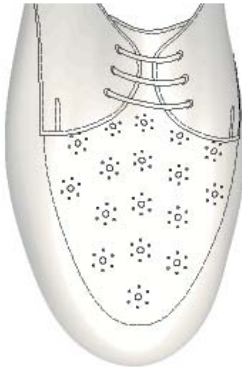

**JANE SAUNDERS
AND MANNING LTD**

Vamp Styles

Vamp designs

Vamp Designs

STYLE 901

Petal Punch

STYLE 902

Starburst

STYLE 903

Imitation Brogue Lake

STYLE 904

Basket Weave

STYLE 905

Pin Hole Punched Lake

STYLE 906

Imitation Brogue Winged Cap